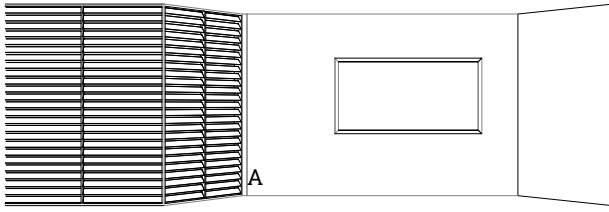

**KNOTWOOD**<sup>TM</sup>  
Stunning Aluminium

Operable  
Louvres

**KELOTT**  
Shutter - Operable  
Track - Top

**KELB**  
Shutter - Blade  
88mm

**KES6516**  
Geometric - Slat  
65 x 16mm

**KELOR**  
Shutter - Operable Rail -  
Top

**KELORM**  
Shutter - Operable Rail  
Mid

**KELORAFS**  
Shutter - Operable Rail  
(SML) - Bottom

**KELORAM**  
Shutter - Operable Rail  
Adjustable