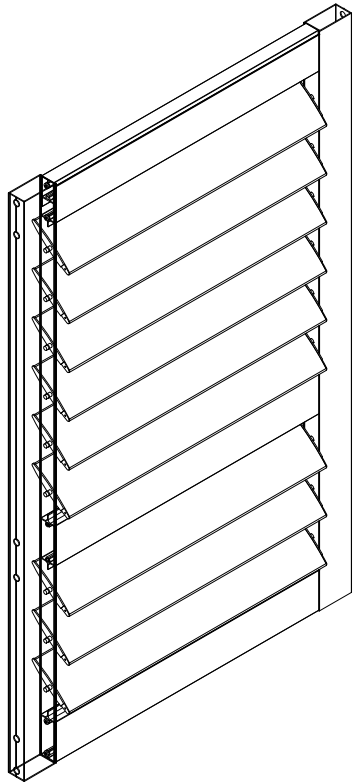

**KNOTWOOD**<sup>TM</sup>  
Stunning Aluminium

Operable  
Louvres

**KELOTT**  
Shutter - Operable  
Track - Top

**KELB**  
Shutter - Blade  
88mm

**KES6516**  
Geometric - Slat  
65 x 16mm

**KELOR**  
Shutter - Operable Rail -  
Top

**KELORM**  
Shutter - Operable Rail  
Mid

**KELORAFS**  
Shutter - Operable Rail  
(SML) - Bottom

**KELORAM**  
Shutter - Operable Rail  
Adjustable