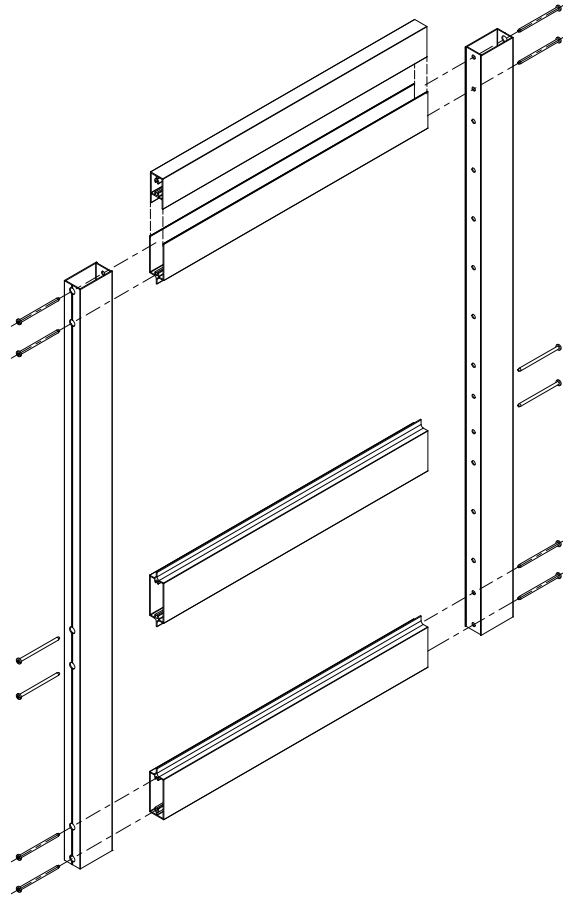

**KNOTWOOD**<sup>TM</sup>  
Stunning Aluminium

Operable  
Louvres

**KELOTT**  
Shutter - Operable  
Track - Top

**KELB**  
Shutter - Blade  
88mm

**KES6516**  
Geometric - Slat  
65 x 16mm

**KELOR**  
Shutter - Operable Rail -  
Top

**KELORM**  
Shutter - Operable Rail  
Mid

**KELORAFS**  
Shutter - Operable Rail  
(SML) - Bottom

**KELORAM**  
Shutter - Operable Rail  
Adjustable