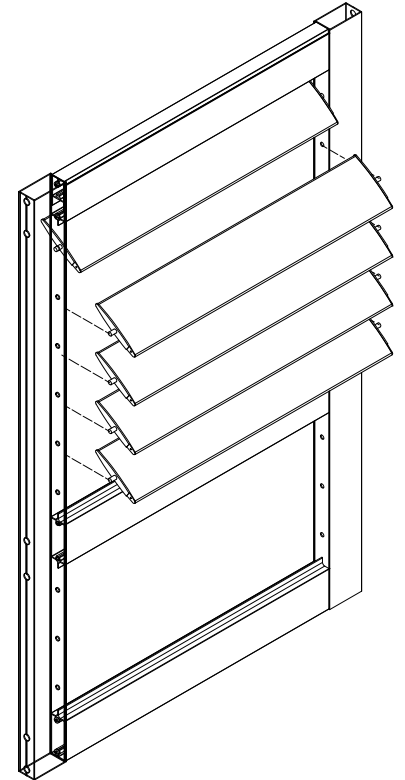

**KNOTWOOD**<sup>TM</sup>  
Stunning Aluminium

Operable  
Louvres

**KELOTT**  
Shutter - Operable  
Track - Top

**KELB**  
Shutter - Blade  
88mm

**KES6516**  
Geometric - Slat  
65 x 16mm

**KELOR**  
Shutter - Operable Rail -  
Top

**KELORM**  
Shutter - Operable Rail  
Mid

**KELORAFS**  
Shutter - Operable Rail  
(SML) - Bottom

**KELORAM**  
Shutter - Operable Rail  
Adjustable