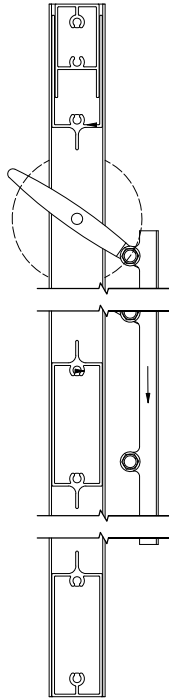

**KNOTWOOD**<sup>TM</sup>  
Stunning Aluminium

Operable  
Louvres

**KELOTT**  
Shutter - Operable  
Track - Top

**KELB**  
Shutter - Blade  
88mm

**KES6516**  
Geometric - Slat  
65 x 16mm

**KELOR**  
Shutter - Operable Rail -  
Top

**KELORM**  
Shutter - Operable Rail  
Mid

**KELORAFS**  
Shutter - Operable Rail  
(SML) - Bottom

**KELORAM**  
Shutter - Operable Rail  
Adjustable