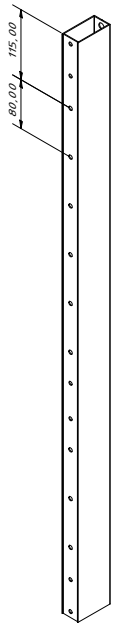

**KNOTWOOD**<sup>TM</sup>  
Stunning Aluminium

Operable  
Louvres

**KELOTT**  
Shutter - Operable  
Track - Top

**KELB**  
Shutter - Blade  
88mm

**KES6516**  
Geometric - Slat  
65 x 16mm

**KELOR**  
Shutter - Operable Rail -  
Top

**KELORM**  
Shutter - Operable Rail  
Mid

**KELORAFS**  
Shutter - Operable Rail  
(SML) - Bottom

**KELORAM**  
Shutter - Operable Rail  
Adjustable

# **KNOTWOOD**<sup>TM</sup>

Stunning Aluminium