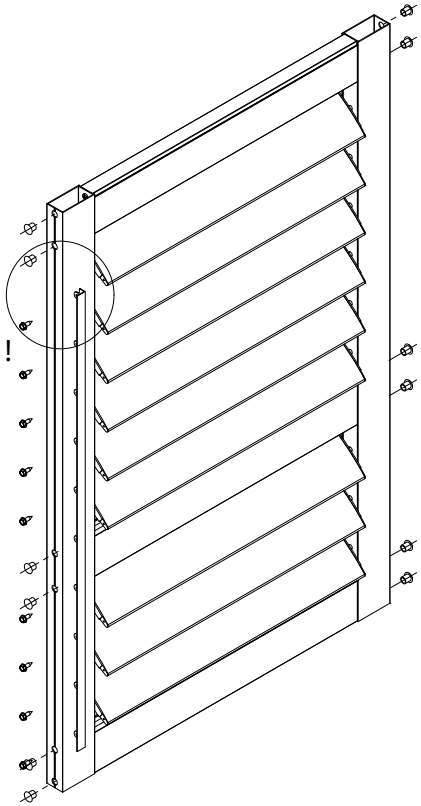

**KNOTWOOD**<sup>TM</sup>  
Stunning Aluminium

Operable  
Louvres

**KELOTT**  
Shutter - Operable  
Track - Top

**KELB**  
Shutter - Blade  
88mm

**KES6516**  
Geometric - Slat  
65 x 16mm

**KELOR**  
Shutter - Operable Rail -  
Top

**KELORM**  
Shutter - Operable Rail  
Mid

**KELORAFS**  
Shutter - Operable Rail  
(SML) - Bottom

**KELORAM**  
Shutter - Operable Rail  
Adjustable