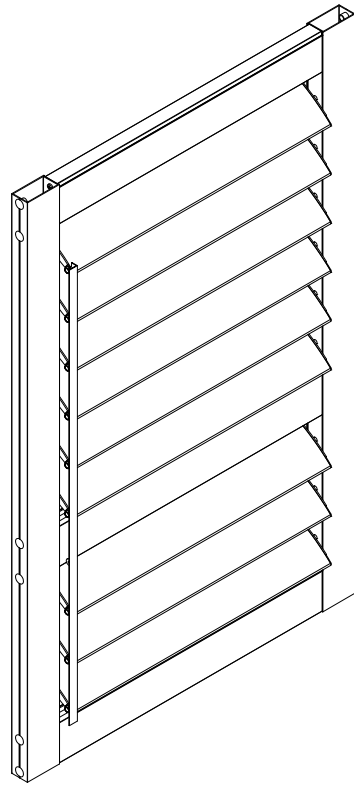

**KNOTWOOD**<sup>TM</sup>  
Stunning Aluminium

Operable  
Louvres

**KELOTT**  
Shutter - Operable  
Track - Top

**KELB**  
Shutter - Blade  
88mm

**KES6516**  
Geometric - Slat  
65 x 16mm

**KELOR**  
Shutter - Operable Rail -  
Top

**KELORM**  
Shutter - Operable Rail  
Mid

**KELORAFS**  
Shutter - Operable Rail  
(SML) - Bottom

**KELORAM**  
Shutter - Operable Rail  
Adjustable