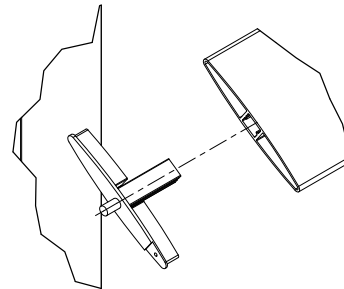

**KNOTWOOD**<sup>TM</sup>  
Stunning Aluminium

Operable  
Louvres

**KELOTT**  
Shutter - Operable  
Track - Top

**KELB**  
Shutter - Blade  
88mm

**KES6516**  
Geometric - Slat  
65 x 16mm

**KELOR**  
Shutter - Operable Rail -  
Top

**KELORM**  
Shutter - Operable Rail  
Mid

**KELORAFS**  
Shutter - Operable Rail  
(SML) - Bottom

**KELORAM**  
Shutter - Operable Rail  
Adjustable