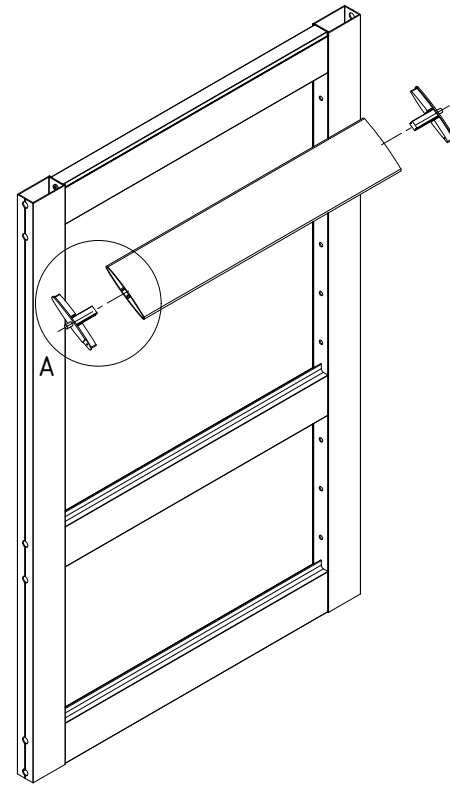

**KNOTWOOD**<sup>TM</sup>  
Stunning Aluminium

Operable  
Louvres

**KELOTT**  
Shutter - Operable  
Track - Top

**KELB**  
Shutter - Blade  
88mm

**KES6516**  
Geometric - Slat  
65 x 16mm

**KELOR**  
Shutter - Operable Rail -  
Top

**KELORM**  
Shutter - Operable Rail  
Mid

**KELORAFS**  
Shutter - Operable Rail  
(SML) - Bottom

**KELORAM**  
Shutter - Operable Rail  
Adjustable