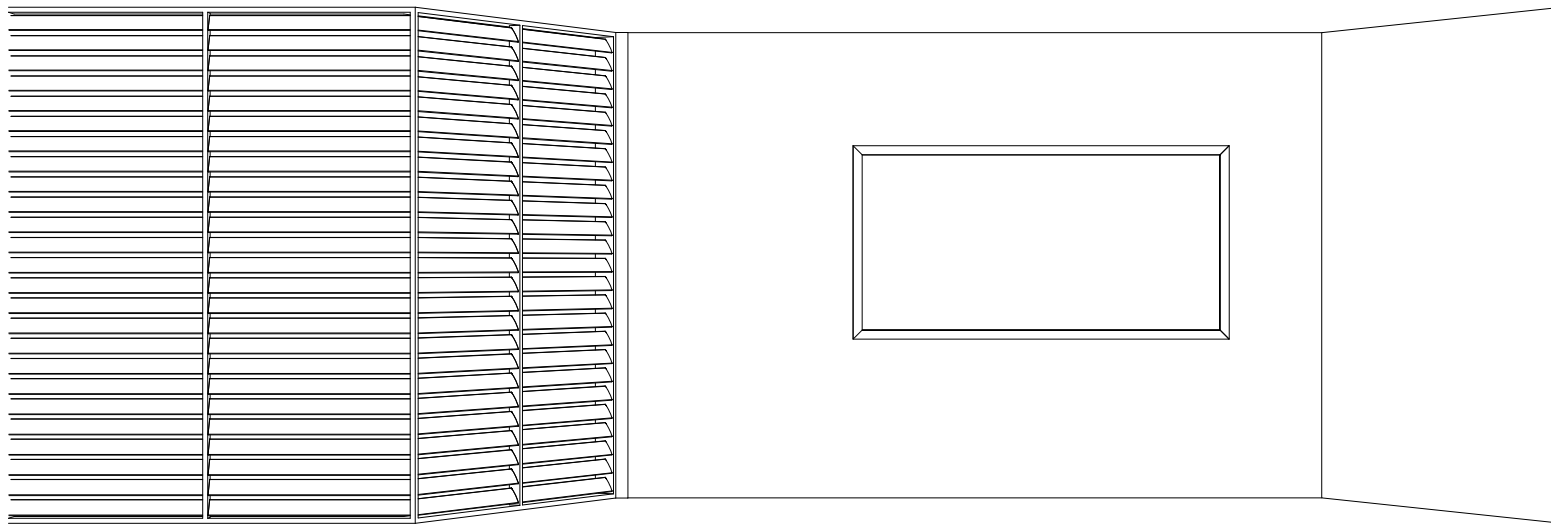

**KNOTWOOD**<sup>TM</sup>  
Stunning Aluminium

Operable  
Louvres

**KELOTT**  
Shutter - Operable  
Track - Top

**KELB**  
Shutter - Blade  
88mm

**KES6516**  
Geometric - Slat  
65 x 16mm

**KELOR**  
Shutter - Operable Rail -  
Top

**KELORM**  
Shutter - Operable Rail  
Mid

**KELORAFS**  
Shutter - Operable Rail  
(SML) - Bottom

**KELORAM**  
Shutter - Operable Rail  
Adjustable