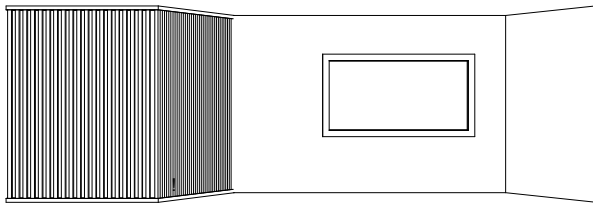

KAERC13050
Routed End Cap - U Channel Box
(100mm) - 130 x 50mm

KEGT5010025
Geometric - Trapezoid
100 x 50mm (2.5)

KAERT50100L
Routed End Cap
Trapezoid 50 x 100mm - L

KAERT50100R
Routed End Cap
Trapezoid - 50 x 100mm - R

KEGT505022
Geometric - Trapezoid
50 x 50mm (2.5)

KAERT5050
Routed End Cap
Trapezoid - 50 x 50mm

KE100
Infill - 100mm

KE150
Infill - 55mm

KEIL
Infill - 36mm

1. KEGT505022
2. KESC8050
3. KEIL
4. KAERC8050
5. KAERT5050
6. Screw
7. End Caps