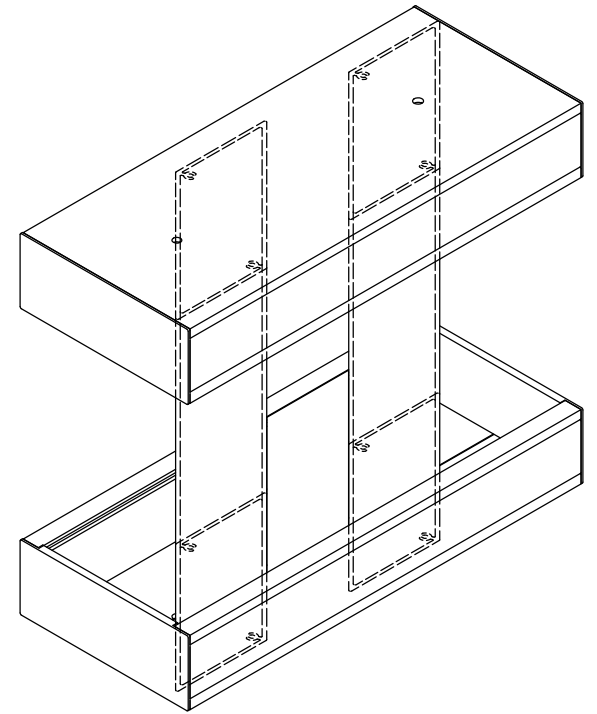

KNOTWOODTM
Stunning Aluminium

Geoline

Trapezoid

KESC8050
U Channel - Box (50 x 80mm)
- Fits 50mm Geos

KESC13050
U Channel - Box (50 x 130mm)
- Fits 100mm Geos

KAERC8050
Routed End Cap - U Channel
Box (50mm) - 80 x 50mm

KAERC13050
Routed End Cap - U Channel Box
(100mm) - 130 x 50mm

KEGT5010025
Geometric - Trapezoid
100 x 50mm (2.5)

KAERT50100L
Routed End Cap
Trapezoid 50 x 100mm - L

KAERT50100R
Routed End Cap
Trapezoid - 50 x 100mm - R

KEGT505022
Geometric - Trapezoid
50 x 50mm (2.5)

KAERT5050
Routed End Cap
Trapezoid - 50 x 50mm

KE100
Infill - 100mm

KE150
Infill - 55mm

KEIL
Infill - 36mm

1. KEGT505022
2. KESC8050
3. KEIL
4. KAERC8050
5. KAERT5050
6. Screw
7. End Caps