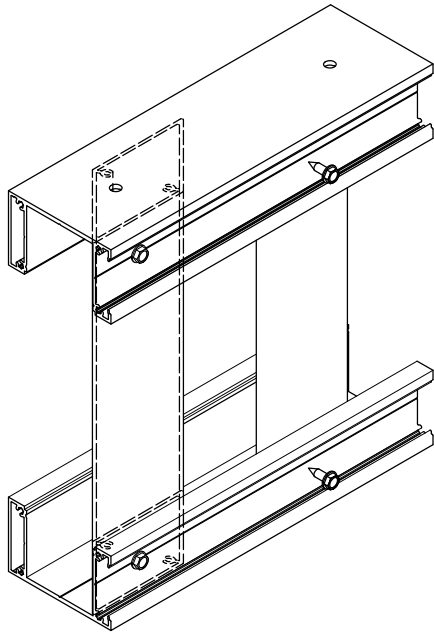

KEGT505022
Geometric - Trapezoid
50 x 50mm (2.5)

KAERT5050
Routed End Cap
Trapezoid - 50 x 50mm

KE100
Infill - 100mm

KE150
Infill - 55mm

KEIL
Infill - 36mm

1. KEGT505022
2. KESC8050
3. KEIL
4. KAERC8050
5. KAERT5050
6. Screw
7. End Caps