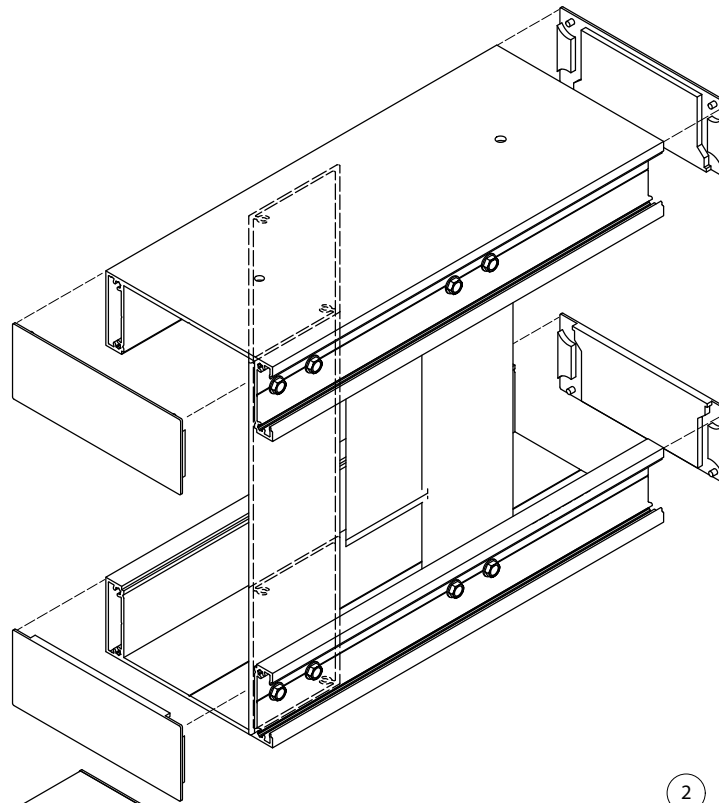

KEGT505022
Geometric - Trapezoid
50 x 50mm (2.5)

KAERT5050
Routed End Cap
Trapezoid - 50 x 50mm

KE100
Infill - 100mm

KE150
Infill - 55mm

KEIL
Infill - 36mm

1. KEGT505022
2. KESC8050
3. KEIL
4. KAERC8050
5. KAERT5050
6. Screw
7. End Caps