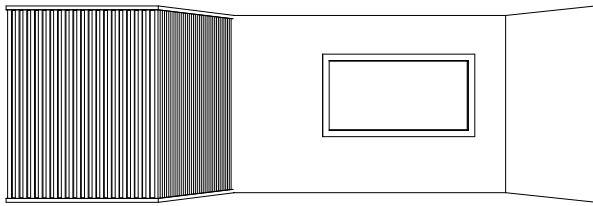

KNOTWOODTM
Stunning Aluminium

Geoline

Trapezoid

KESC8050
U Channel - Box (50 x 80mm)
- Fits 50mm Geos

KESC13050
U Channel - Box (50 x 130mm)
- Fits 100mm Geos

KAERC8050
Routed End Cap - U Channel
Box (50mm) - 80 x 50mm

KAERC13050
Routed End Cap - U Channel Box
(100mm) - 130 x 50mm

KEGT5010025
Geometric - Trapezoid
100 x 50mm (2.5)

KAERT50100L
Routed End Cap
Trapezoid 50 x 100mm - L

KAERT50100R
Routed End Cap
Trapezoid - 50 x 100mm - R

KEGT505022
Geometric - Trapezoid
50 x 50mm (2.5)

KAERT5050
Routed End Cap
Trapezoid - 50 x 50mm

KE100
Infill - 100mm

KE150
Infill - 55mm

KEIL
Infill - 36mm

1. KEGT505022
2. KESC8050
3. KEIL
4. KAERC8050
5. KAERT5050
6. Screw
7. End Caps