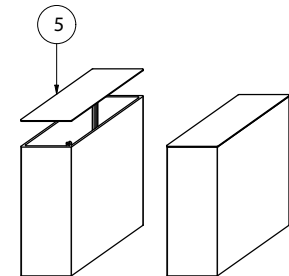

1. KEGT5010025
2. KESC13050
3. KEIL
4. KAERC13050
5. KAERT50100R
6. Screw
7. End Caps