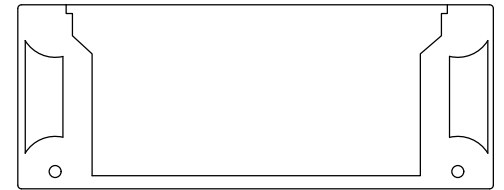

KNOTWOODTM
Stunning Aluminium

Geoline

Trapezoid

KESC8050
U Channel - Box (50 x 80mm)
- Fits 50mm Geos

KESC13050
U Channel - Box (50 x 130mm)
- Fits 100mm Geos

KAERC8050
Routed End Cap - U Channel
Box (50mm) - 80 x 50mm

KAERC13050
Routed End Cap - U Channel Box
(100mm) - 130 x 50mm

KEGT5010025
Geometric - Trapezoid
100 x 50mm (2.5)

KAERT50100L
Routed End Cap
Trapezoid 50 x 100mm - L

KAERT50100R
Routed End Cap
Trapezoid - 50 x 100mm - R

KEGT505022
Geometric - Trapezoid
50 x 50mm (2.5)

KAERT5050
Routed End Cap
Trapezoid - 50 x 50mm

KE100
Infill - 100mm

KE150
Infill - 55mm

KEIL
Infill - 36mm

1. KEGT505022
2. KESC8050
3. KEIL
4. KAERC8050
5. KAERT5050
6. Screw
7. End Caps