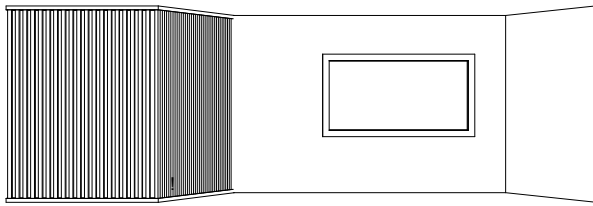

KAERC13050
Routed End Cap - U Channel Box
(100mm) - 130 x 50mm

KEGT5010025
Geometric - Trapezoid
100 x 50mm (2.5)

KAERT50100L
Routed End Cap
Trapezoid 50 x 100mm - L

KAERT50100R
Routed End Cap
Trapezoid - 50 x 100mm - R

KEGT505022
Geometric - Trapezoid
50 x 50mm (2.5)

KAERT5050
Routed End Cap
Trapezoid - 50 x 50mm

KE100
Infill - 100mm

KE150
Infill - 55mm

KEIL
Infill - 36mm

1. KEGT505022
2. KESC8050
3. KEIL
4. KAERC8050
5. KAERT5050
6. Screw
7. End Caps