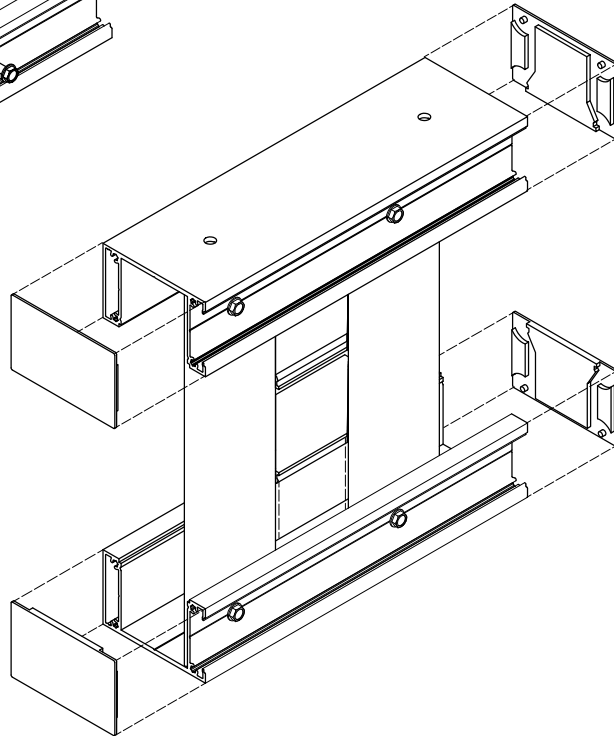

KEGT505022
Geometric - Trapezoid
50 x 50mm (2.5)

KAERT5050
Routed End Cap
Trapezoid - 50 x 50mm

KE100
Infill - 100mm

KE150
Infill - 55mm

KEIL
Infill - 36mm

1. KEGT505022
2. KESC8050
3. KEIL
4. KAERC8050
5. KAERT5050
6. Screw
7. End Caps