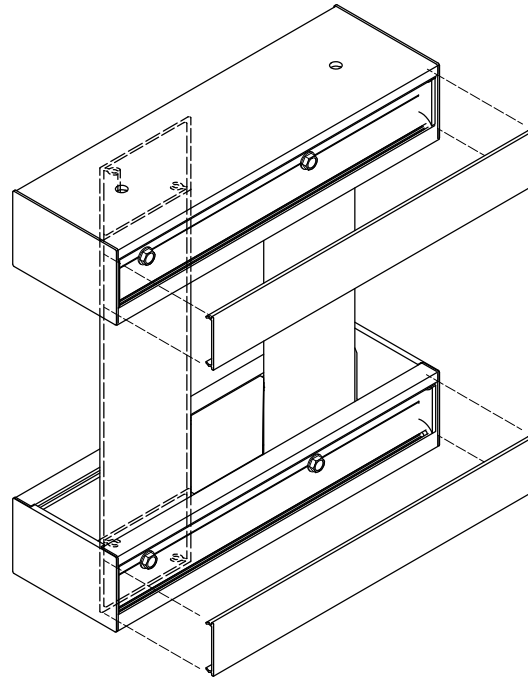

KEGT505022
Geometric - Trapezoid
50 x 50mm (2.5)

KAERT5050
Routed End Cap
Trapezoid - 50 x 50mm

KE100
Infill - 100mm

KE150
Infill - 55mm

KEIL
Infill - 36mm

1. KEGT505022
2. KESC8050
3. KEIL
4. KAERC8050
5. KAERT5050
6. Screw
7. End Caps