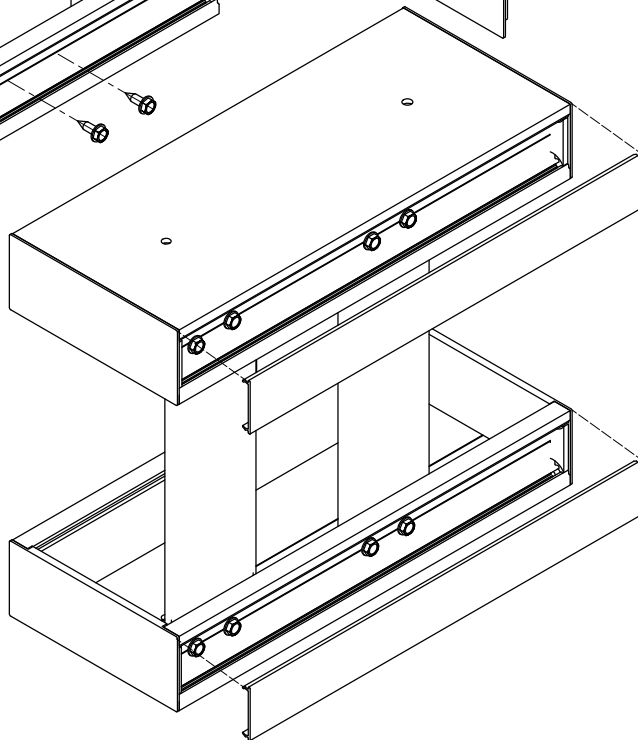

KEGT505022
Geometric - Trapezoid
50 x 50mm (2.5)

KAERT5050
Routed End Cap
Trapezoid - 50 x 50mm

KE100
Infill - 100mm

KE150
Infill - 55mm

KEIL
Infill - 36mm

1. KEGT505022
2. KESC8050
3. KEIL
4. KAERC8050
5. KAERT5050
6. Screw
7. End Caps