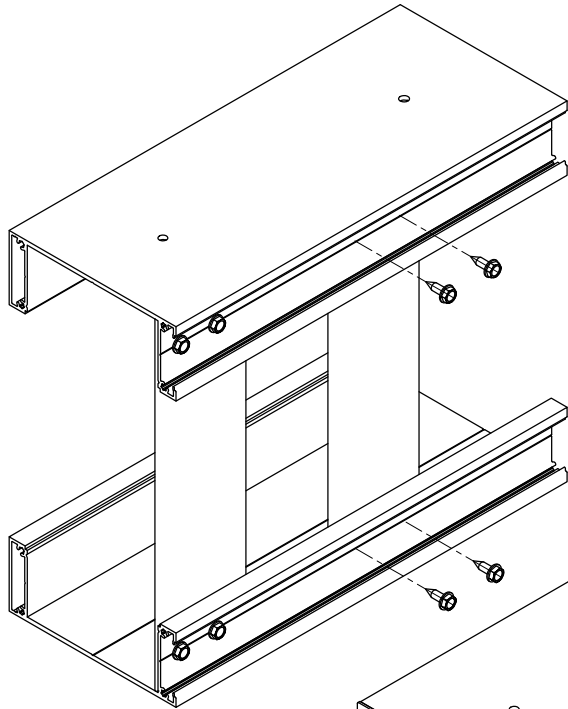

KEGT505022
Geometric - Trapezoid
50 x 50mm (2.5)

KAERT5050
Routed End Cap
Trapezoid - 50 x 50mm

KE100
Infill - 100mm

KE150
Infill - 55mm

KEIL
Infill - 36mm

1. KEGT505022
2. KESC8050
3. KEIL
4. KAERC8050
5. KAERT5050
6. Screw
7. End Caps