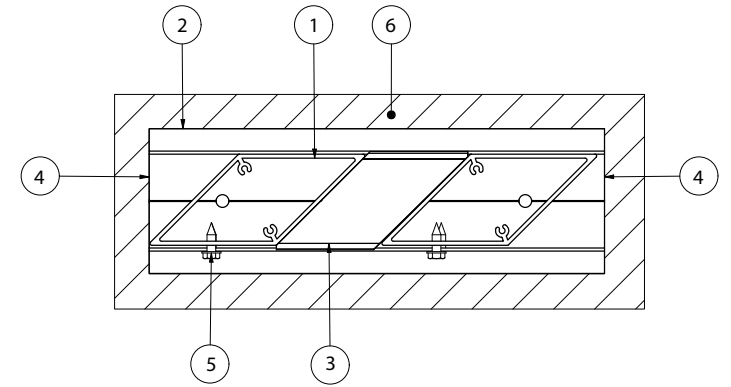

KEGT505022
Geometric - Trapezoid
50 x 50mm (2.5)

KAERT5050
Routed End Cap
Trapezoid - 50 x 50mm

KE100
Infill - 100mm

KE150
Infill - 55mm

KEIL
Infill - 36mm

1. KEGT505022
2. KESC8050
3. KEIL
4. KAERC8050
5. KAERT5050
6. Screw
7. End Caps