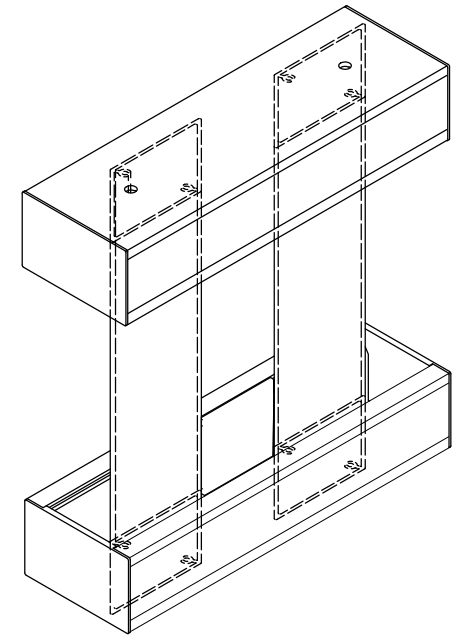

KAERC13050
Routed End Cap - U Channel Box
(100mm) - 130 x 50mm

KEGT5010025
Geometric - Trapezoid
100 x 50mm (2.5)

KAERT50100L
Routed End Cap
Trapezoid 50 x 100mm - L

KAERT50100R
Routed End Cap
Trapezoid - 50 x 100mm - R

KEGT505022
Geometric - Trapezoid
50 x 50mm (2.5)

KAERT5050
Routed End Cap
Trapezoid - 50 x 50mm

KE100
Infill - 100mm

KE150
Infill - 55mm

KEIL
Infill - 36mm

1. KEGT505022
2. KESC8050
3. KEIL
4. KAERC8050
5. KAERT5050
6. Screw
7. End Caps