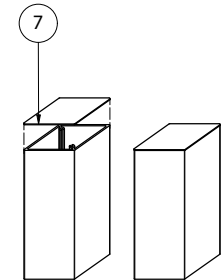

KAERC13050
Routed End Cap - U Channel Box
(100mm) - 130 x 50mm

KEGT5010025
Geometric - Trapezoid
100 x 50mm (2.5)

KAERT50100L
Routed End Cap
Trapezoid 50 x 100mm - L

KAERT50100R
Routed End Cap
Trapezoid - 50 x 100mm - R

KEGT505022
Geometric - Trapezoid
50 x 50mm (2.5)

KAERT5050
Routed End Cap
Trapezoid - 50 x 50mm

KE100
Infill - 100mm

KE150
Infill - 55mm

KEIL
Infill - 36mm

1. KEGT505022
2. KESC8050
3. KEIL
4. KAERC8050
5. KAERT5050
6. Screw
7. End Caps