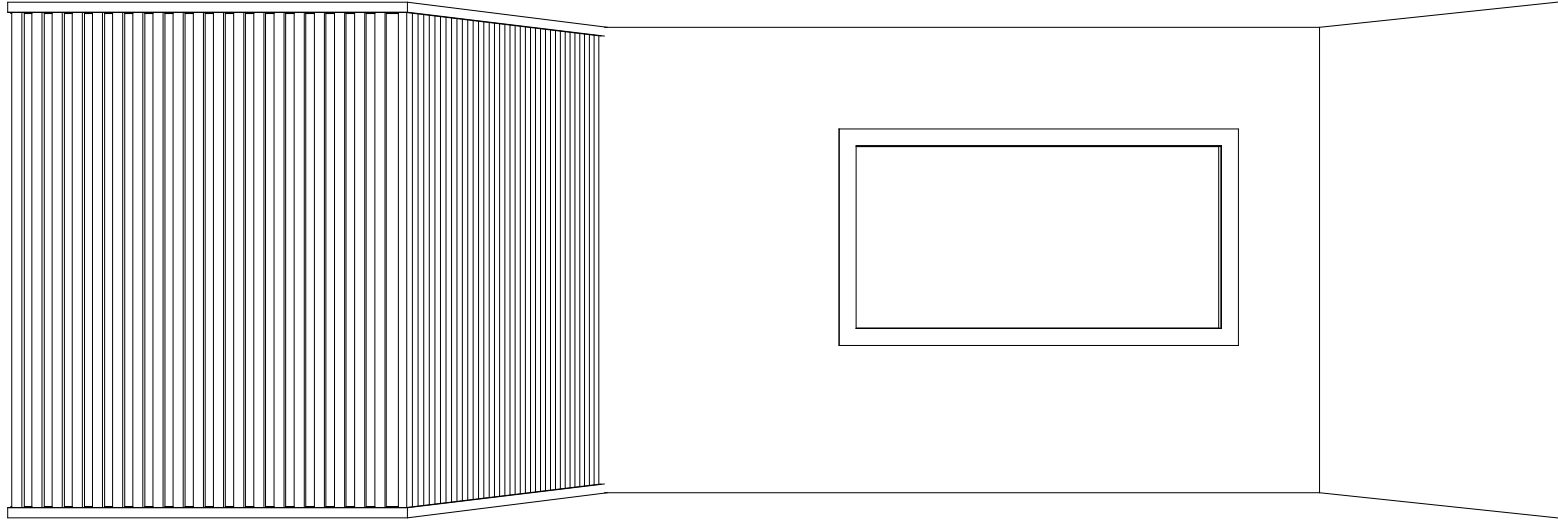

KNOTWOODTM
Stunning Aluminium

Geoline

Trapezoid

KESC8050
U Channel - Box (50 x 80mm)
- Fits 50mm Geos

KESC13050
U Channel - Box (50 x 130mm)
- Fits 100mm Geos

KAERC8050
Routed End Cap - U Channel
Box (50mm) - 80 x 50mm

KAERC13050
Routed End Cap - U Channel Box
(100mm) - 130 x 50mm

KEGT5010025
Geometric - Trapezoid
100 x 50mm (2.5)

KAERT50100L
Routed End Cap
Trapezoid 50 x 100mm - L

KAERT50100R
Routed End Cap
Trapezoid - 50 x 100mm - R