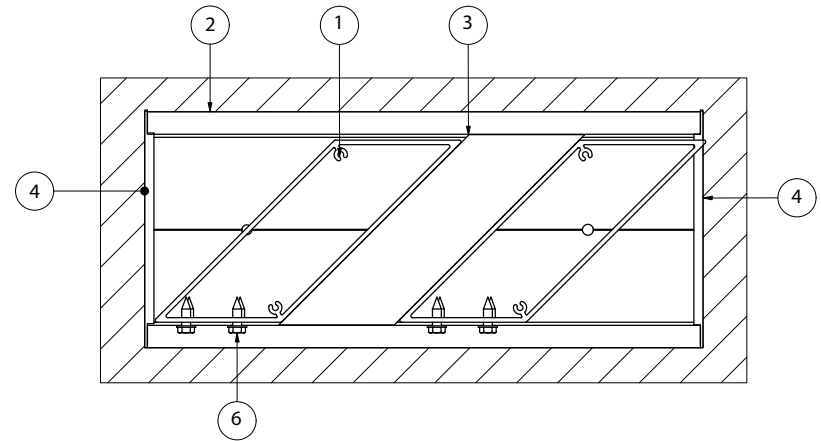

KEGT505022
Geometric - Trapezoid
50 x 50mm (2.5)

KAERT5050
Routed End Cap
Trapezoid - 50 x 50mm

KE100
Infill - 100mm

KE150
Infill - 55mm

KEIL
Infill - 36mm

1. KEGT505022
2. KESC8050
3. KEIL
4. KAERC8050
5. KAERT5050
6. Screw
7. End Caps