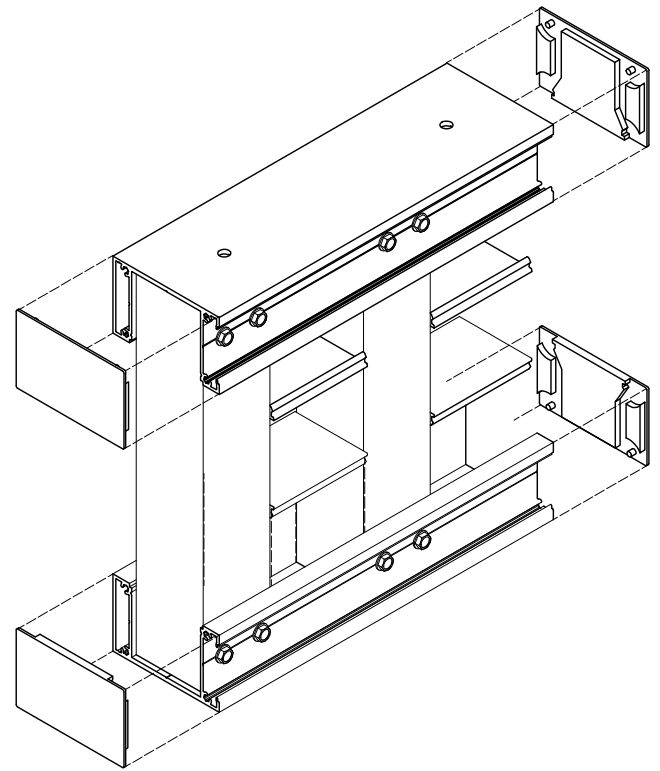

KEGS10010032
Geometric - Square
100 x 100mm

KEIL
Infill - 36mm