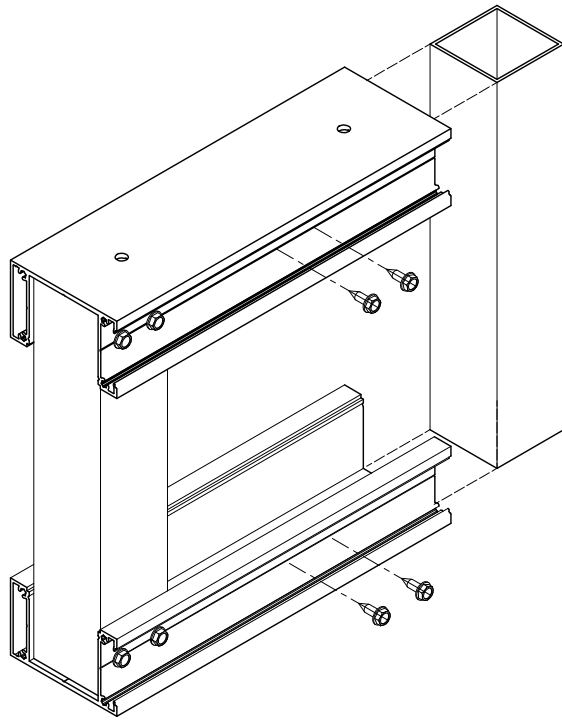

KEGR5010030
Geometric - Rectangle
100 x 50mm (3)