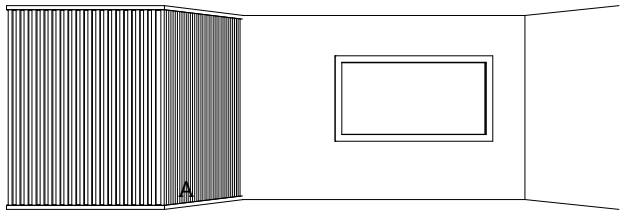

KEGSP505016
Geometric - Square
50 x 50mm (1.6) Pips