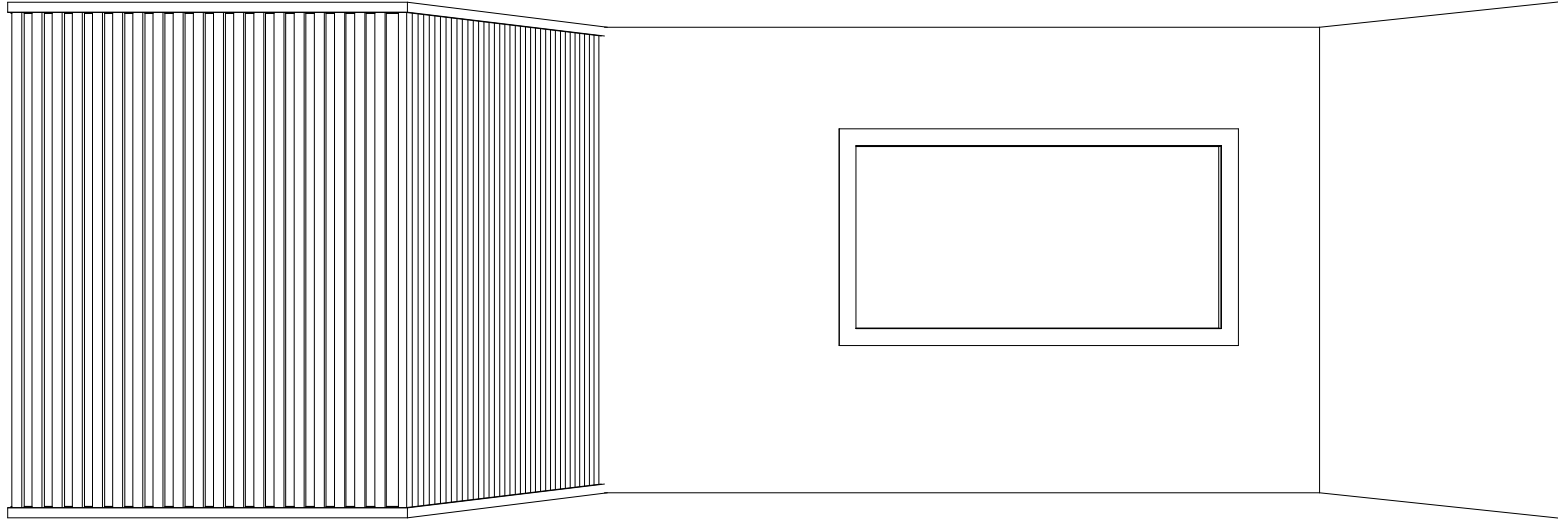

KNOTWOODTM
Stunning Aluminium

Geoline

Top & Bottom

KESC8050
U Channel - Box (50 x 80mm)
- Fits 50mm Geos

KESC13050
U Channel - Box (50 x 130mm)
- Fits 100mm Geos

KAERC8050
Routed End Cap - U Channel
Box (50mm) - 80 x 50mm

KAERC13050
Routed End Cap - U Channel Box
(100mm) - 130 x 50mm

KEGSP505016
Geometric - Square
50 x 50mm (1.6) Pips

KEGR5010030
Geometric - Rectangle
100 x 50mm (3)

KEGS10010032
Geometric - Square
100 x 100mm