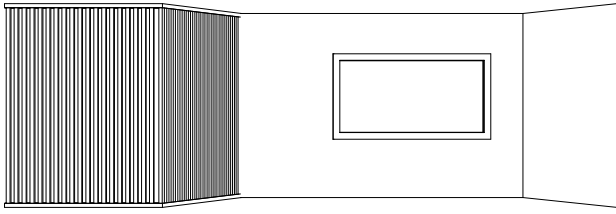

KNOTWOODTM
Stunning Aluminium

Geoline

Top & Bottom

KESC8050
U Channel - Box (50 x 80mm)
- Fits 50mm Geos

KESC13050
U Channel - Box (50 x 130mm)
- Fits 100mm Geos

KAERC8050
Routed End Cap - U Channel
Box (50mm) - 80 x 50mm

KAERC13050
Routed End Cap - U Channel Box
(100mm) - 130 x 50mm

KEGSP505016
Geometric - Square
50 x 50mm (1.6) Pips

KEGR5010030
Geometric - Rectangle
100 x 50mm (3)

KEGS10010032
Geometric - Square
100 x 100mm